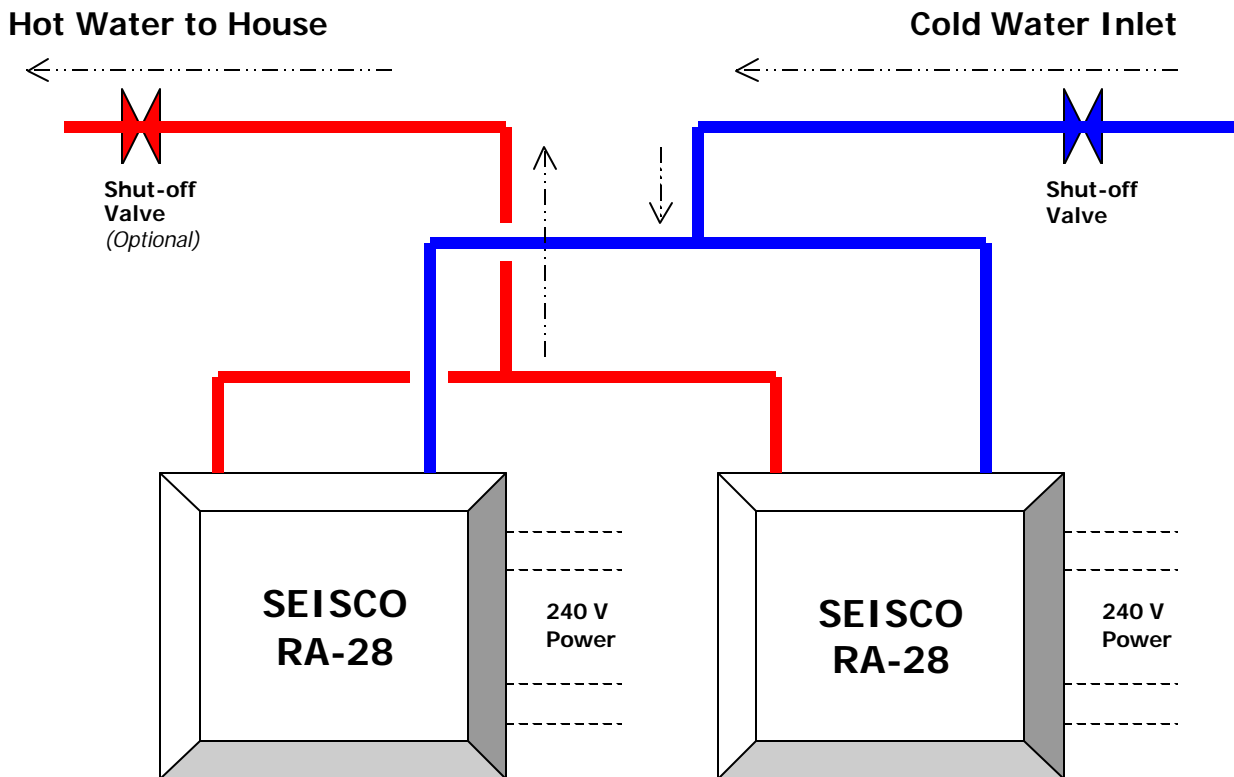

SEISCO Models RA-18, 22, 28
Tank-Less!! ELECTRIC
Continuous Water Heaters in Parallel

Recommended
Parallel Configuration for SEISCO Models RA-18, 22 **or** 28

Both Seisco Tankless Water Heaters for this configuration should be the same Model or size. At 240 Volts, two RA-18's = 36 KW, two RA-22's = 44 KW and two RA-28's = 56 KW maximum power output.